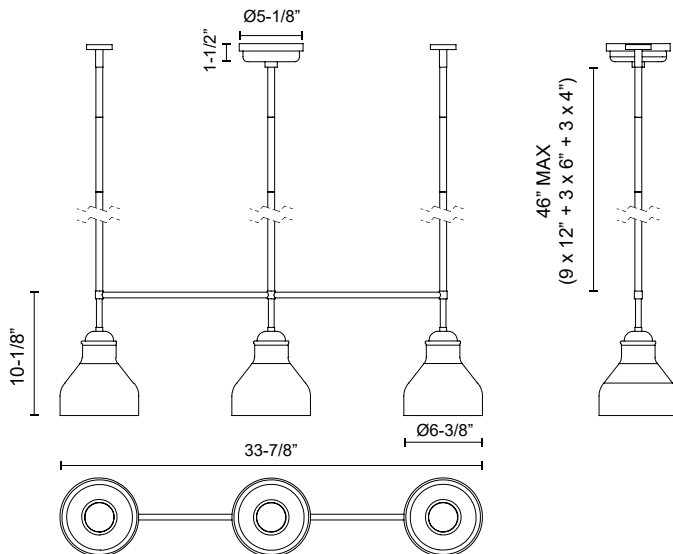

alora mood

P. 1.855.855.8926

CANADA: 19054 28TH Avenue Surrey - BC V3Z 6M3

USA: 3035 E. Lone Mountain Rd - Las Vegas, NV, 89081

WESTLAKE LP540334

FIXTURE DIMENSIONS	L33-7/8" x W6-3/8" x H10-1/8"
LAMP TYPE	E26
MAX WATTAGE	60W
BULB QTY	3
BULBS INCLUDED	No
VOLTAGE	120V
GLASS DETAILS	Glossy Opal Glass
MATERIAL	Glass; Steel;
ROD LENGTH	46" Max (9x12" + 3x6" + 3x4")
DIAMETER OF ROD	1/2"
WIRE LENGTH	60"
MINIMUM HANG HEIGHT	18"
LOCATION	Dry
CANOPY DIMENSIONS	D5-1/8" x H1-1/2"
BRAND	Alora Mood

[D - Diameter, L - Length, W - Width, H - Height, E - Extension]

AVAILABLE FINISHES:

LP540334BNGO

Brushed
Nickel/Glossy
Opal Glass

LP540334MBGO

Glossy Opal
Glass/Matte Black

*For complete warranty terms, please visit: www.aloralighting.com/warranty